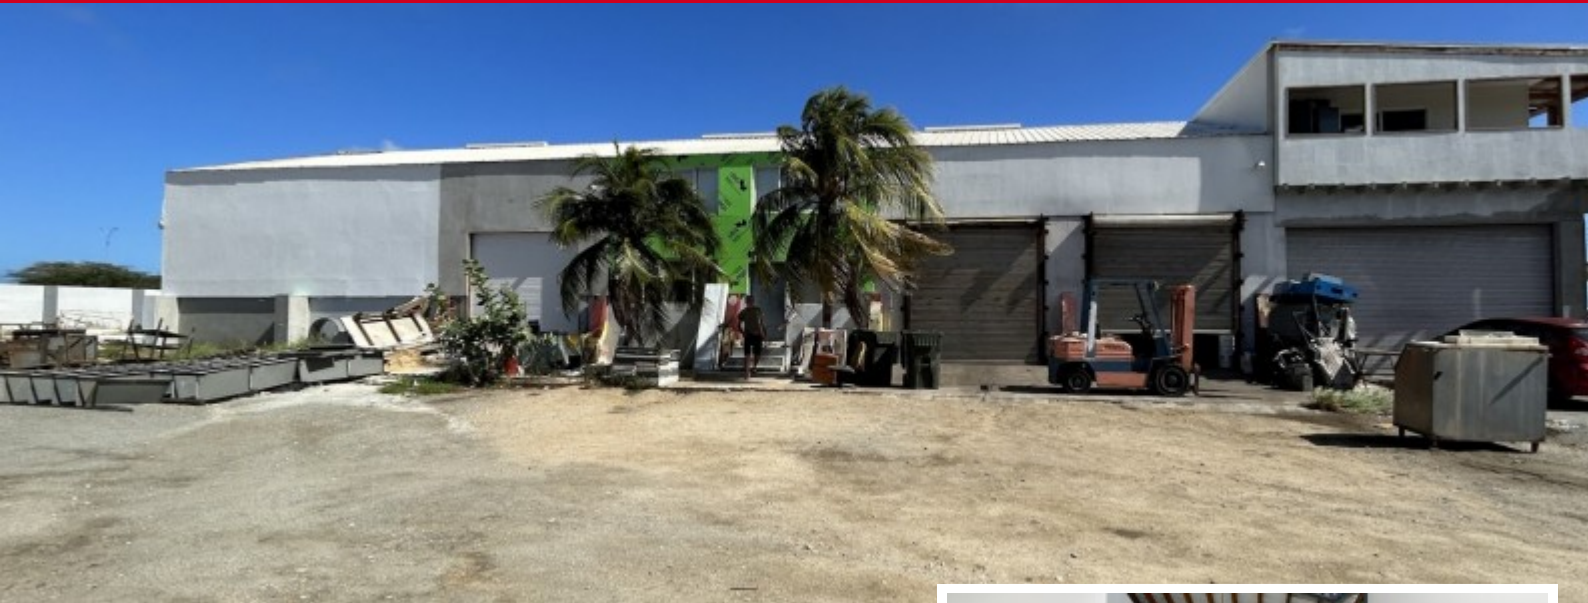

FOR RENT

Big warehouse at Balashi with ocean view

Price: USD 3.356 (AWG 5.974)

Location: Oranjestad

Lot size: 475 m2

Bathrooms: 2

Built up size: 2.000 m2

The best Commercial spot next to the ocean in Barcadera with an ocean view and good options as it's close to the container shipping port of Aruba. Unit 1 on the left roadside ca 164m2 (with 2 big overhead doors) (no toilet) Unit 2 with welcome foyer and office and storage ca 86 m2 then on the second story with above a storage and office spaces with ocean view and view on the highway. 86+ 30 m2= 116m2 Makes a total of 202m2 (with toilets) Unit 3 97m2 with a shower, toilet, and storage with above a 22m2 storage extra level Makes a total of 109m2 (with 2 overhead doors) You can also rent everything together which has a total of 475m2 Rent unit 1 6000 Awg (USD 3356) Rent unit 2 9000 Awg (USD 5056) Rent unit 3 7500 Awg (USD 4213) Contact us for a discounted price to rent the total warehouse and offices or a mix All is on a lot of ca 2000m2 which you can use as storage containers or other options [Read more on our website](#)